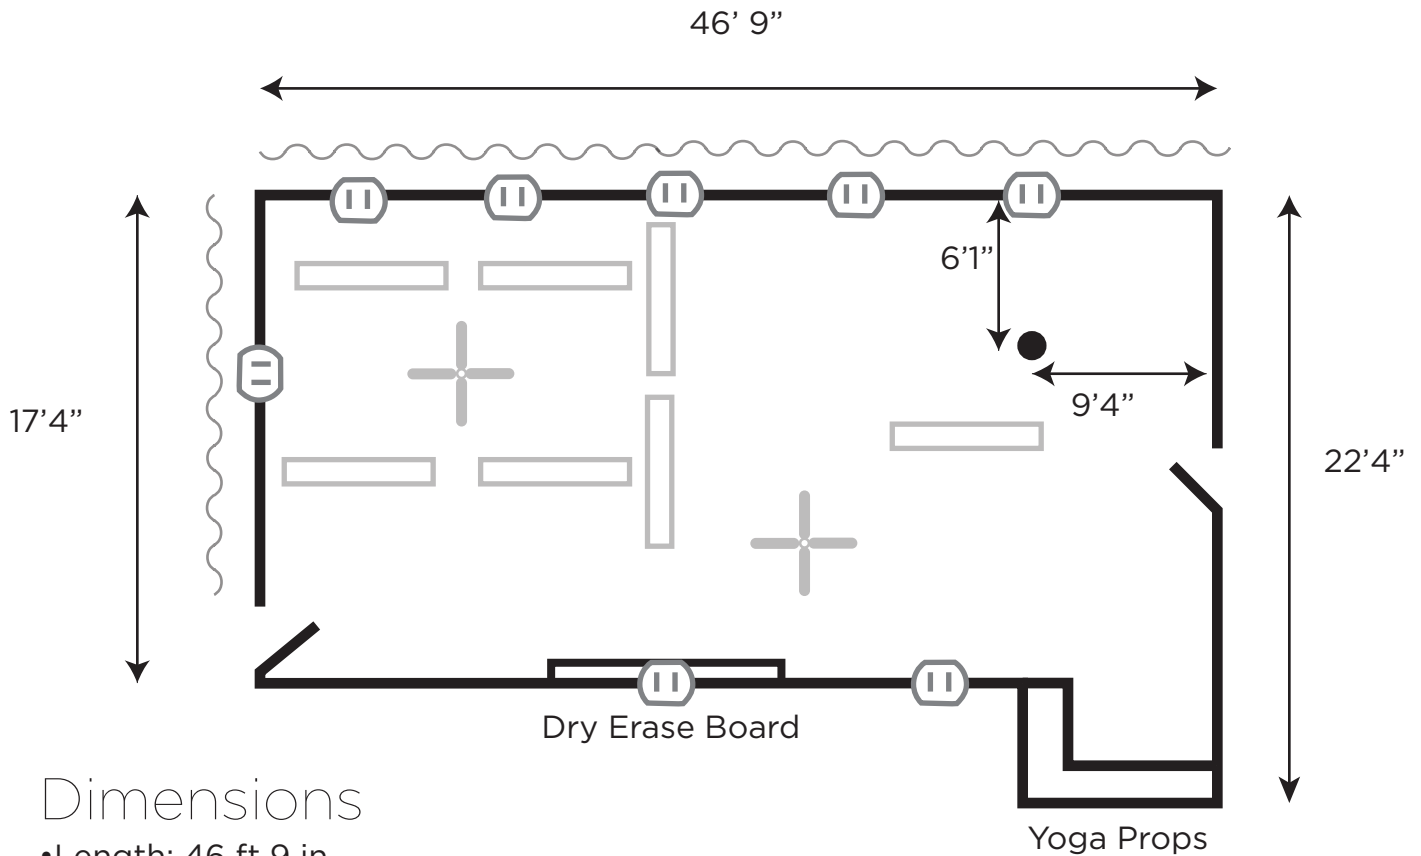

Lotus Room

Dimensions

- Length: 46 ft 9 in
- Width: 17 ft 4 in
- Ceiling Height: 8ft
- Square footage: ~863 sqft

Technical Aspects

- Seating for 52
- Yoga Props (Blankets, bolsters, mats, straps, blocks, sandbags, etc.)

Capacity & Utilization

- Seating for 52 or 25 yoga mats