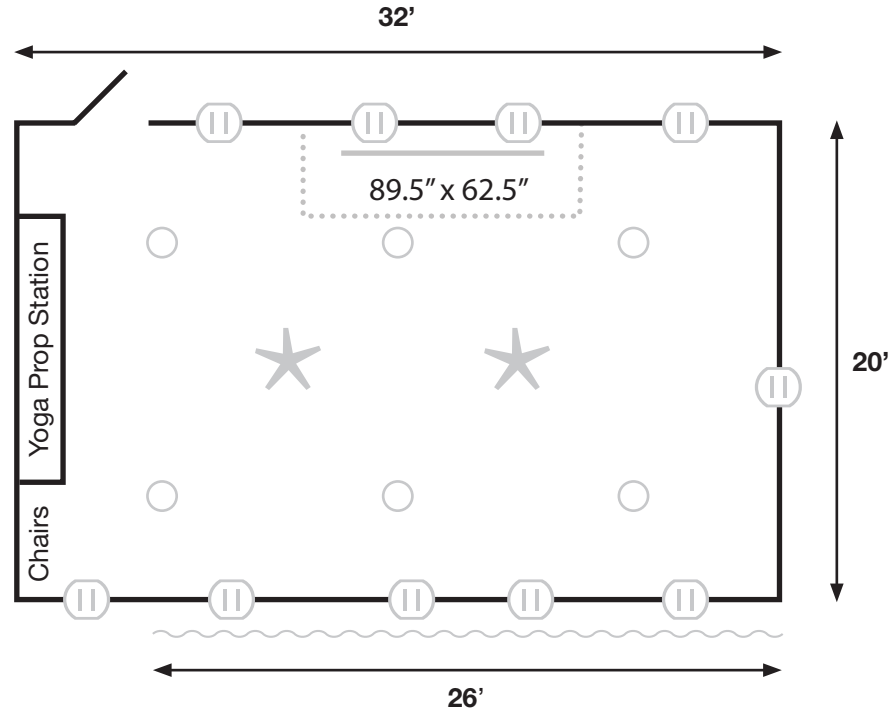

SUNRISE ROOM

Dimensions

- Length: 32 ft.
- Width: 20 ft.
- Ceiling Height: 8 ft.
- Square Footage: 640 sq. ft.

Technical Aspects

- 2 Tables
- Seating for 31
- Yoga Props (blankets, bolsters, pillows, mats, straps, blocks, etc.)
- White board
- Presenter Chair, & table, for each session
- Audio visual equipment is available upon request

Capacity & Utilization

- Seats up to 30 occupants, or 20 yoga mats

- Presenter Space
- Dry Erase Board
- ~ Windows
- Ⓜ Electric Outlet
- Overhead Lighting
- ★ Ceiling Fan